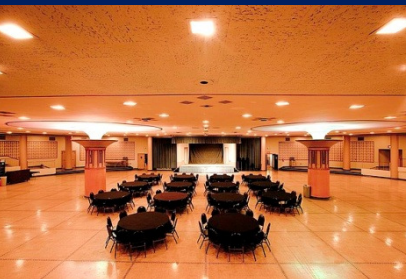

The Masonic Temple

Special Event Information

Capacities

Masonic Temple Theatre	4,404	Chapel	500
Scottish Rite Cathedral	1,550	Colonnade	315
Drill Hall	1,144	Oak Room	188
Fountain Ballroom	1,080	Emblem	159
Crystal Ballroom	550	2 nd Floor Shrine	158

Masonic Temple

Dedicated on November 25, 1926, the Masonic Temple is the hidden gem of Detroit, designed by George D. Mason and proudly remains the largest Masonic Temple in North America. With over 1,000 rooms, this historic building is awed for its outstanding beauty and unparalleled architecture. It continues to serve for a variety of functions from theatrical performances to grand balls and numerous wedding ceremonies and receptions.

Scottish Rite Cathedral

This history cathedral, originally constructed for dramatizations of the Scottish Rite degrees, is a stunning setting with rich carvings in the woodwork and beautiful color most noted in the ceiling. A stunning lobby precludes the entrance to the Cathedral offering a variety of special event possibilities for special recognitions, awards or performances.

Fountain Ballroom

This circular ballroom is a unique setting for special events allowing expansive space and loading area for product features and special events. With two brightly lit pillars gracing the center of the ballroom, light aluminates the ceiling creating a fountain-like effect. The Fountain Ballroom offers very versatile event possibilities.