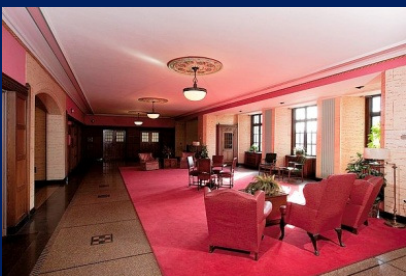

The Masonic Temple

Special Event Information

Capacities

Masonic Temple Theatre	4,404	Chapel	500
Scottish Rite Cathedral	1,550	Colonnade	315
Drill Hall	1,144	Oak Room	188
Fountain Ballroom	1,080	Emblem	159
Crystal Ballroom	550	2 nd Floor Shrine	158

Masonic Temple

Dedicated on November 25, 1926, the Masonic Temple is the hidden gem of Detroit, designed by George D. Mason and proudly remains the largest Masonic Temple in North America. With over 1,000 rooms, this historic building is awed for its outstanding beauty and unparalleled architecture. It continues to serve for a variety of functions from theatrical performances to grand balls and numerous wedding ceremonies and receptions.

Scottish Rite Cathedral

This history cathedral, originally constructed for dramatizations of the Scottish Rite degrees, is a stunning setting with rich carvings in the woodwork and beautiful color most noted in the ceiling. A stunning lobby precludes the entrance to the Cathedral offering a variety of special event possibilities for special recognitions, awards or performances.

Fountain Ballroom

This circular ballroom is a unique setting for special events allowing expansive space and loading area for product features and special events. With two brightly lit pillars gracing the center of the ballroom, light aluminates the ceiling creating a fountain-like effect. The Fountain Ballroom offers very versatile event possibilities.